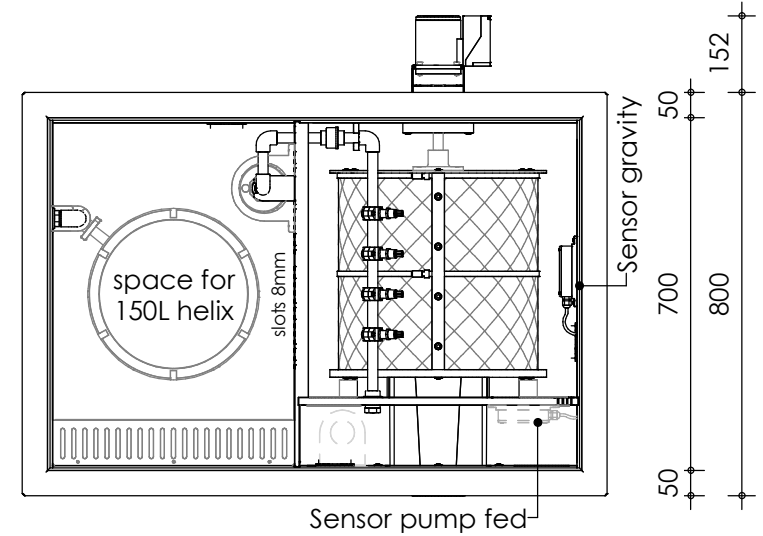

Front view

Right-side view

Top view

Rear view

Left-side view

description:
C22 - Combi filter

scale :
1 : 15

date/version :
v.3

water running height :
120 mm