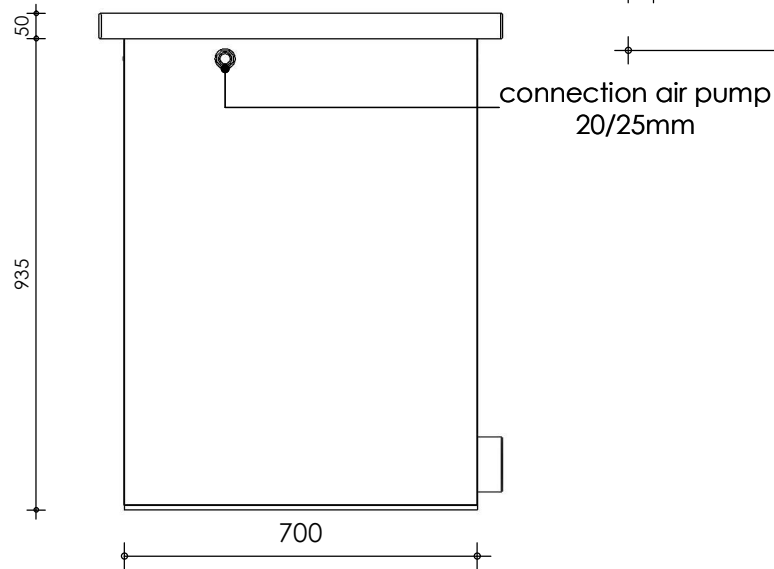

Front view

Right-side view

Top view

Rear view

Left-side view

description:
C22 - Combi filter

scale :
1 : 15

date/version :
v.3

water running height :
120 mm