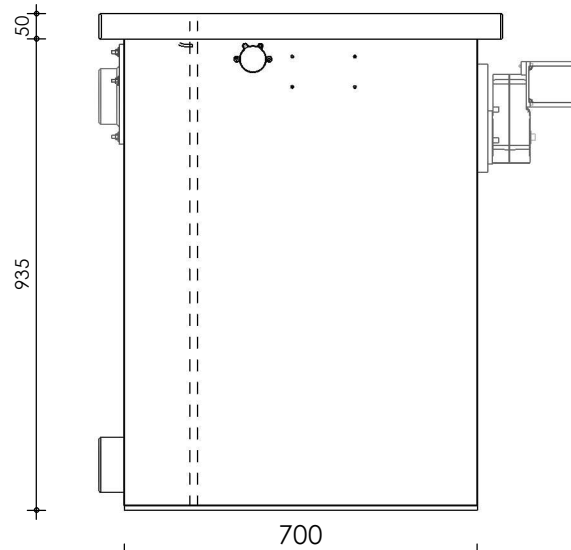

Front view

Right-side view

Top view

Rear view

Left-side view

description:
C22 - Combi filter

scale :
1 : 15

date/version :
v.3

water running height :
120 mm