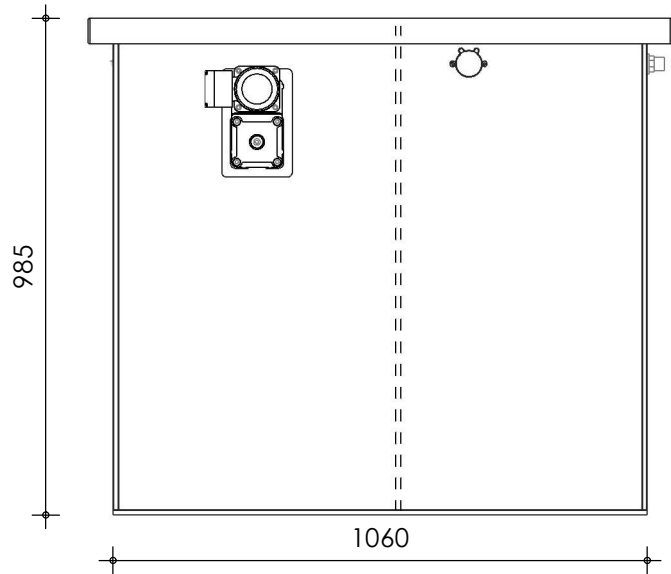

Front view

Right-side view

Top view

Rear view

Left-side view

description:
C22 - Combi filter

scale :
1 : 15

date/version :
v.3

water running height :
120 mm